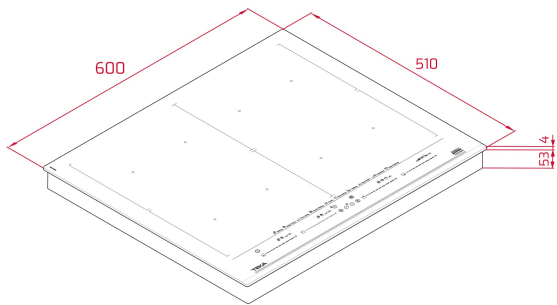

TEKA

Teka Home IZF 68770 MST

Smart FullFlex induction hob with WiFi connection, direct functions and 4 cooking zones

REFERENCE

REF: 112500042

EAN: 8434778017625

FEATURES

Teka Home: smart appliances with Wi-Fi connection

FullFlex Induction hob

HobToHood, automatic hood connection during cooking

Direct functions with temperature sensors: rice cooking, confit, poaching, grilling, pan frying, deep frying, quick boiling, simmering, melting, keep warm

Touch Control MultiSlider

4 cooking zones

4 zones Ø 262,5 x 195 mm

Ceramic glass surface

Auto-lock safety disconnection

Cooking timer

Power plus

Child lock

Residual heat indicator

Power management

Easy installation kit

Maximum nominal power 7400 W

DIMENSIONS

Product height (mm): 57

Product width (mm): 600

Product depth (mm): 510

Product length (mm):

Net weight (Kg): 14,08

TECHNICAL DETAILS

Power rate (V): 220-240

Frequency (Hz): 50/60

Maximum Nominal Power (W): 7400

COLOURS

112500042

Black