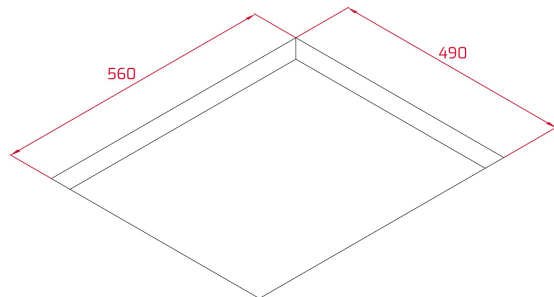

TEKA

Teka Home IZF 68770 MST

Smart FullFlex induction hob with WiFi connection, direct functions and 4 cooking zones

REFERENCE

REF: 112500042

EAN: 8434778017625

FEATURES

Teka Home: smart appliances with Wi-Fi connection

FullFlex Induction hob

HobToHood, automatic hood connection during cooking

Direct functions with temperature sensors: rice cooking, confit, poaching, grilling, pan frying, deep frying, quick boiling, simmering, melting, keep warm

Touch Control MultiSlider

4 cooking zones

4 zones Ø 262,5 x 195 mm

Ceramic glass surface

Auto-lock safety disconnection

Cooking timer

Power plus

Child lock

Residual heat indicator

Power management

Easy installation kit

Maximum nominal power 7400 W

DIMENSIONS

Product height (mm): 57

Product width (mm): 600

Product depth (mm): 510

Product length (mm):

Net weight (Kg): 14,08

TECHNICAL DETAILS

Power rate (V): 220-240

Frequency (Hz): 50/60

Maximum Nominal Power (W): 7400

COLOURS

112500042

Black