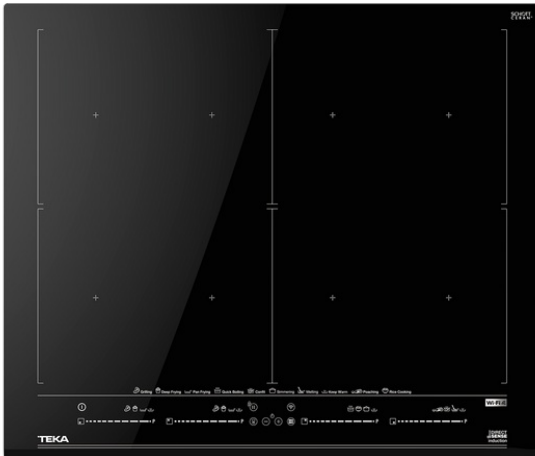

TEKA**Teka Home IZF 68770 MST**

Smart FullFlex induction hob with WiFi connection, direct functions and 4 cooking zones

MultiSlider

Autolock

Power

Power Plus

Easy installation

Flex

Touch Control MultiSlider

4 cooking zones

4 zones Ø 262,5 x 195 mm

Ceramic glass surface

Auto-lock safety disconnection

Cooking timer

Power plus

Child lock

Residual heat indicator

Power management

Easy installation kit

Maximum nominal power 7400 W

DIMENSIONS**Product height (mm):** 57**Product width (mm):** 600**Product depth (mm):** 510**Product length (mm):****Net weight (Kg):** 14,08**TECHNICAL DETAILS**

Power rate (V): 220-240

Frequency (Hz): 50/60

Maximum Nominal Power (W): 7400

COLOURS

112500042

Black