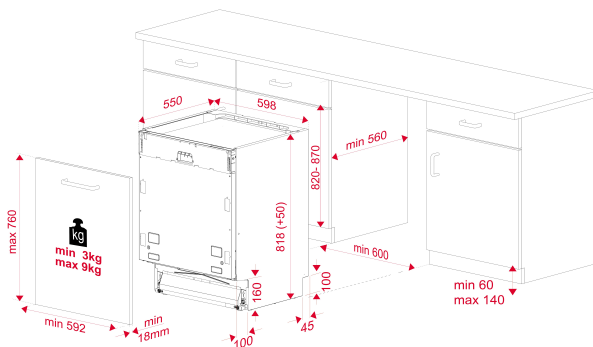

Column installation

DIMENSIONS**Product height (mm):** 818**Product width (mm):** 598**Product depth (mm):** 550**Product length (mm):****Net weight (Kg):** 40,1**TECH SPECS**

Energy Efficiency Class: Energy efficiency (MEPS): 4 Stars