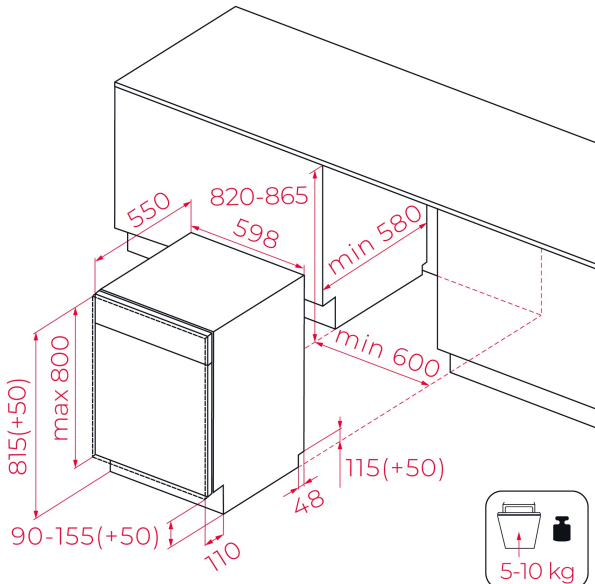

TEKA**DFI 76960**

Fully integrated dishwasher with SlidingDoor system, silver ion filter and beam on floor

Beam On Floor

Eco Function

Third Cutlery Tray

AutoDoor opening system

Sliding Door

AquaLogic

**REFERENCE**

REF: 114260027

EAN: 8434778032758

FEATURES

Fully integrated dishwasher

Electronic control panel with white display

Capacity: 14 plate settings

Washing programs: 8

Low salt and rinse indicator

Third sprayer

Delay timer: 1-24 hours

Noise level: 44 dBA

Adjustable back feet from front

Sliding Detergent drawer

DIMENSIONS**Product height (mm):** 815**Product width (mm):** 598**Product depth (mm):** 550**Product length (mm):****Net weight (Kg):** 33,00**TECHNICAL DETAILS**