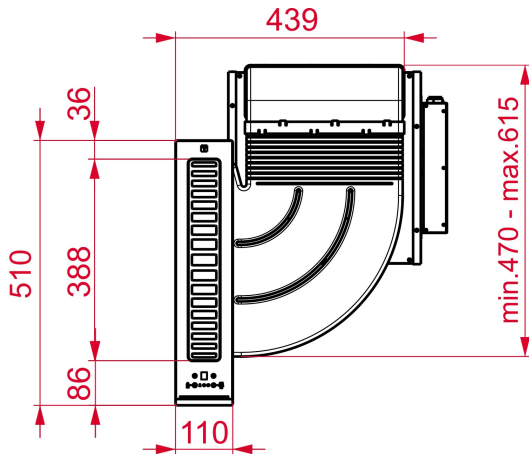

REFERENCE

REF: 113160000

EAN: 8434778012675

FEATURES

Urban Colors Edition

VarioPro Modular hood

Touch control

FreshAir function

Brushless EcoPower Motor

3 speeds + 1 intensive

Free Outlet exhaust capacity (m3/h): 630

Intensive speed exhaust capacity (m3/h): 600

Max speed exhaust capacity (m3/h): 540

Min speed exhaust capacity (m3/h): 415

Intensive speed sound level (dBA): 70

Max speed sound level (dBA): 67

Min speed sound level (dBA): 62

1 mesh washable filter

Stop delay timer

Filter saturation indicator

Operating pilot light

Optional recirculation kit with tube cover installation: RFH 36100

FOA

Optional Regenerative filter : R1RFB

DIMENSIONS

Product height (mm): 186

Product width (mm): 110

Product depth (mm): 510

Product length (mm):

Net weight (Kg): 15

TECH SPECS

Energy Efficiency Class: A+

Noise (LwA) Min Speed (dB): 62

Noise (LwA) Max Speed (dB): 67

Noise (LwA) Boost Speed (dB): 70

Ø Outlet (mm): 220x90

COLOURS

113160000

Black Glass