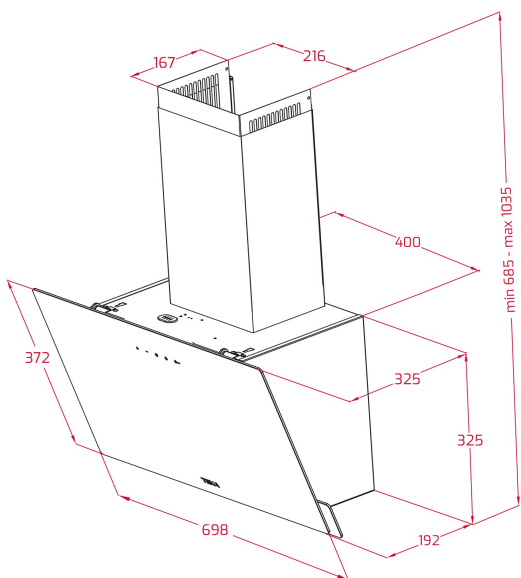

REFERENCE

REF: 112950014

EAN: 8434778017601

FEATURES

Urban Colors Edition
Decorative vertical hood
Touch control
Rim extraction
3 speeds + 1 intensive
Free Outlet exhaust capacity (m³/h): 704
Intensive speed exhaust capacity (m³/h): 640
Max speed exhaust capacity (m³/h): 485
Min speed exhaust capacity (m³/h): 260
Intensive speed sound level (dBA): 71
Max speed sound level (dBA): 64
Min speed sound level (dBA): 54
2 LED lamps
1 Aluminum Filter
Stop delay timer
Filer saturation indicator
Operating pilot light
Anti-return valve included
Outlet reduction included
Optional recirculation kit with tube cover installation: SET D13CTP
Optional Charcoal Filter: D9C

DIMENSIONS

Product height (mm): 690-1035

Product width (mm): 698

Product depth (mm): 325

Product length (mm):

Net weight (Kg): 11,2

TECH SPECS

Energy Efficiency Class: A
Noise (LwA) Min Speed (dB): 54
Noise (LwA) Max Speed (dB): 64
Noise (LwA) Boost Speed (dB): 71
Ø Outlet (mm): 150

COLOURS

112950014 White

112950011 Black