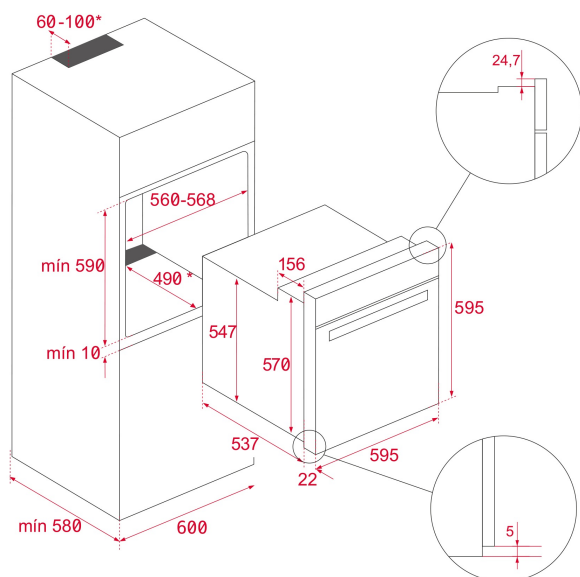

70L

Plus
Extension
Telescopic
Guide

HydroClean

SurroundTemp

REFERENCE

REF: 41560071

EAN: 8421152148501

FEATURES

DIMENSIONS

Product height (mm): 595**Product width (mm):** 595**Product depth (mm):** 537+22**Product length (mm):****Net weight (Kg):** 28

TECH SPECS

Energy Efficiency Class: A+

Power rate (V): 220-240

Frequency (Hz): 50/60

Maximum Nominal Power (W): 3215

COLOURS

41560071

White Glass with StainlessSteel frame

41560070

Black Glass with StainlessSteel frame