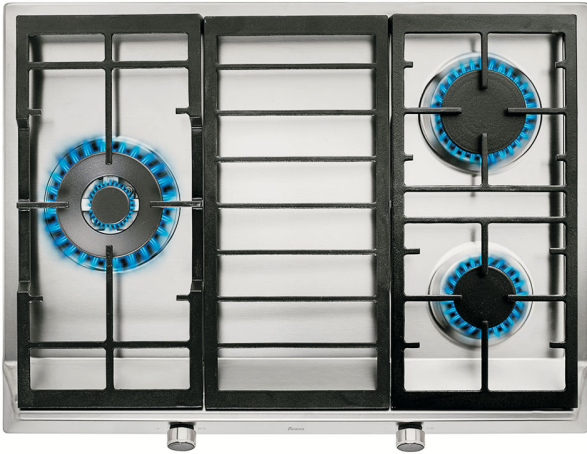

## FEATURES

- Gas hob
- 3 Frontal knobs
- High efficiency burners
- 3 cooking zones:
  - 1 double ring burner (4.00 kW)
  - 1 fast burner (2.8 kW)
  - 1 auxiliary burner (1.75 kW)
- Cast iron grids with a professional look
- Auto-lock safety device
- Auto-ignition
- Maximum nominal power: 8.55 kW
- Gas typology : LPG or PUB