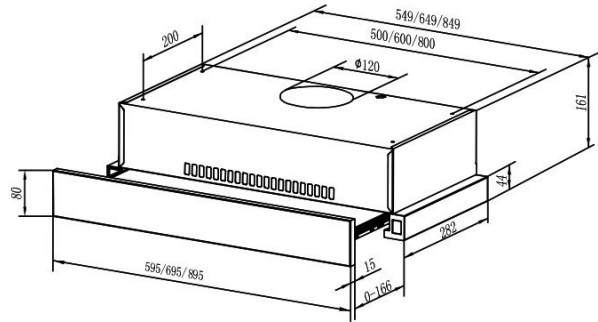

## DIMENSIONS

**Product height (mm):** 161

**Product width (mm):** 895

**Product depth (mm):** 300

**Product length (mm):**

**Net weight (Kg):** 4,26

## GENERAL MEASURES

- Product height (mm): 33
- Product width (mm): 860
- Product depth (mm): 500
- Net weight (Kg): 8.1

## FITTING MEASURES

- Built-in Width (mm): 833
- Built-in Depth (mm): 473
- Built-in Height (mm): 33