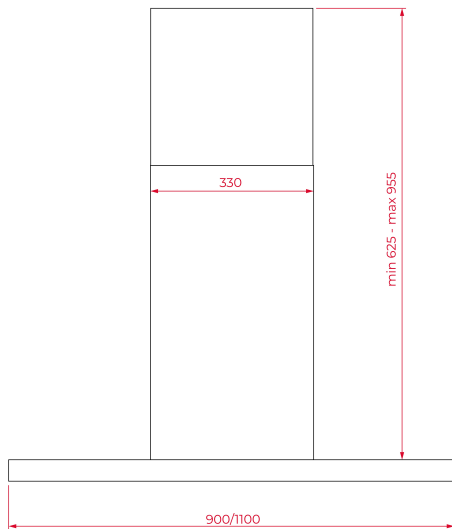

LED

PERFECTA-
4

Stop Delay
Timer

Fresh AIR